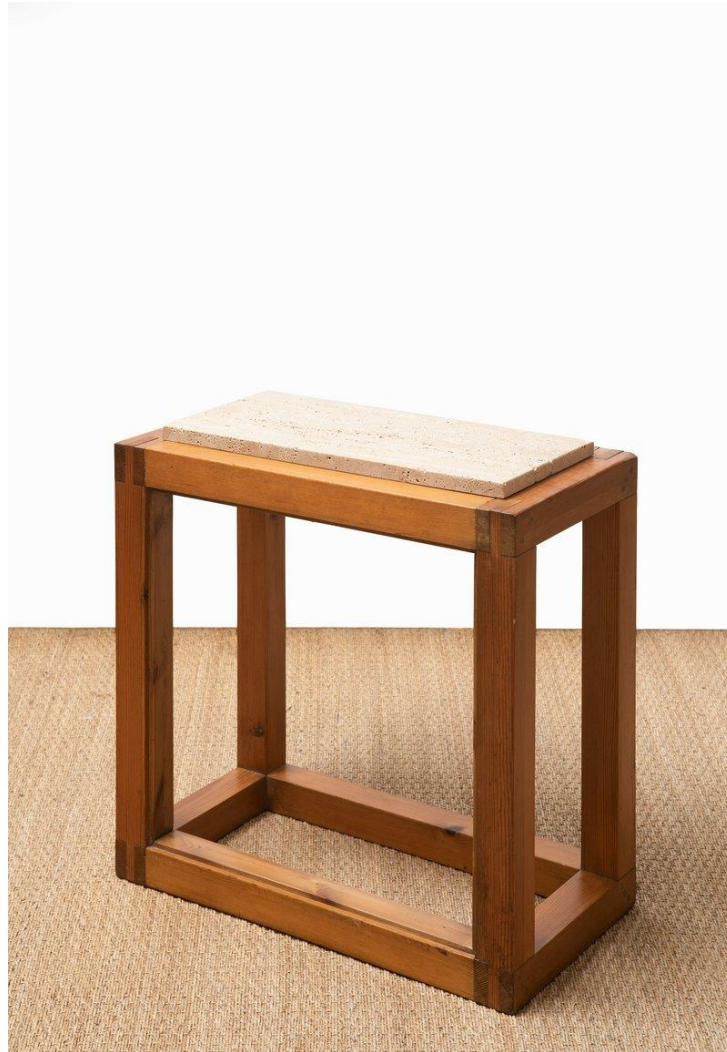

HEINZ WITTHOEFT | RUSTIC CHIC PITCH PINE TABLE
Item # 00005

Rustic chic pitch pine table by Heinz Witthoeft, available with two open grain travertine tops so it can be used as either a cocktail or side table, Germany, circa 1959.

Dimensions: 25.5" x 25.5" x 12.75"

\$3,000.00 EACH

7317 SANTA MONICA BOULEVARD / WEST HOLLYWOOD, CA 90046
STUDIO@STEPHANJONES.COM / 323.654.5420 / STEPHANJONES.COM