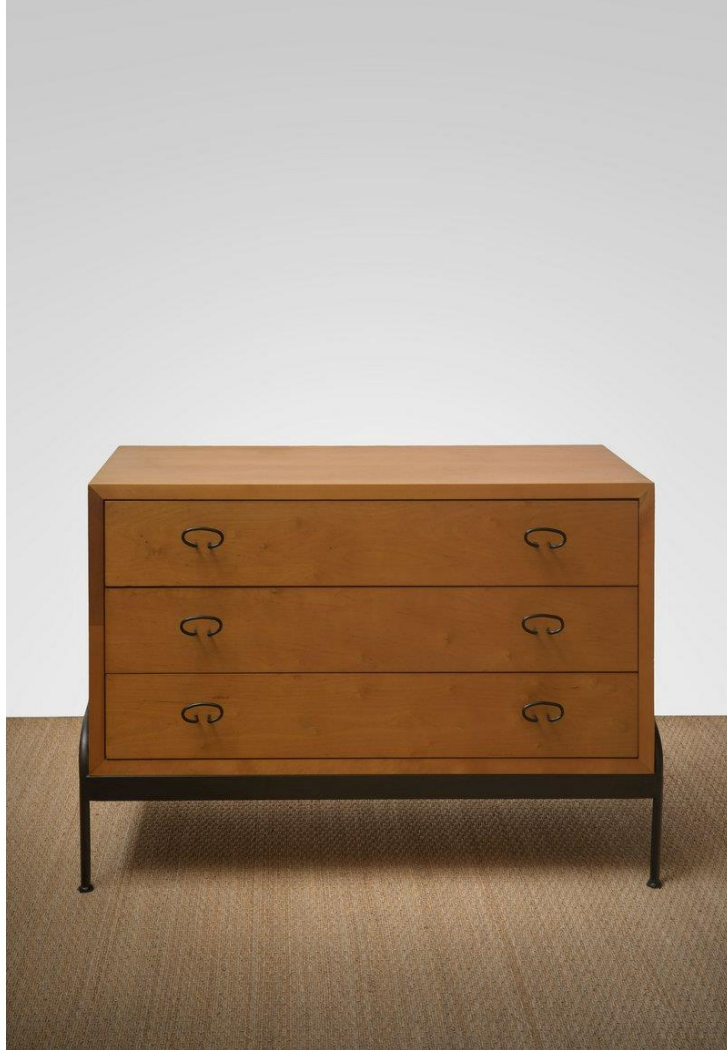

FRENCH MID-CENTURY CHEST

Item # 00033

French mid-century beechwood chest of drawers with sculptural iron pulls on an iron stand, circa 1960's.

Dimensions: 45"w x 19.75"d x 31.25"h; Base: 9"h

\$5,800.00 EACH