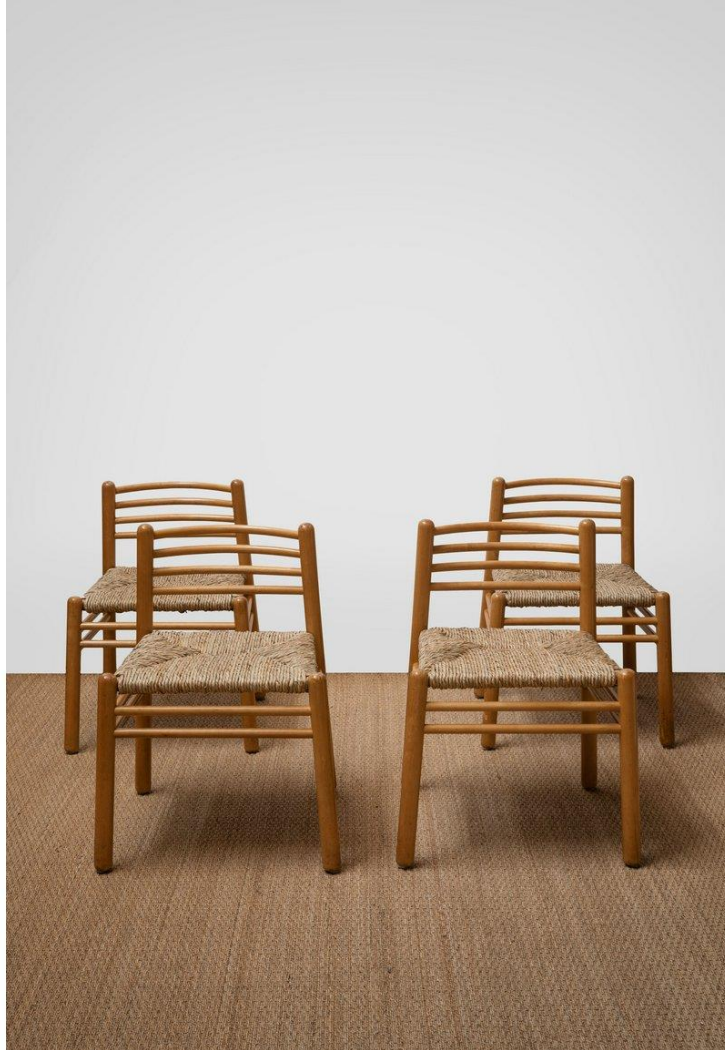

SCANDINAVIAN RUSH SEAT SIDE CHAIRS

Item # 00040

Set of four Scandinavian splay leg dining side chairs with curved backs, beechwood frame and new rush seats, circa 1960's.

Dimensions: 23"w x 21"d x 29.75"h; Seat: 19"h